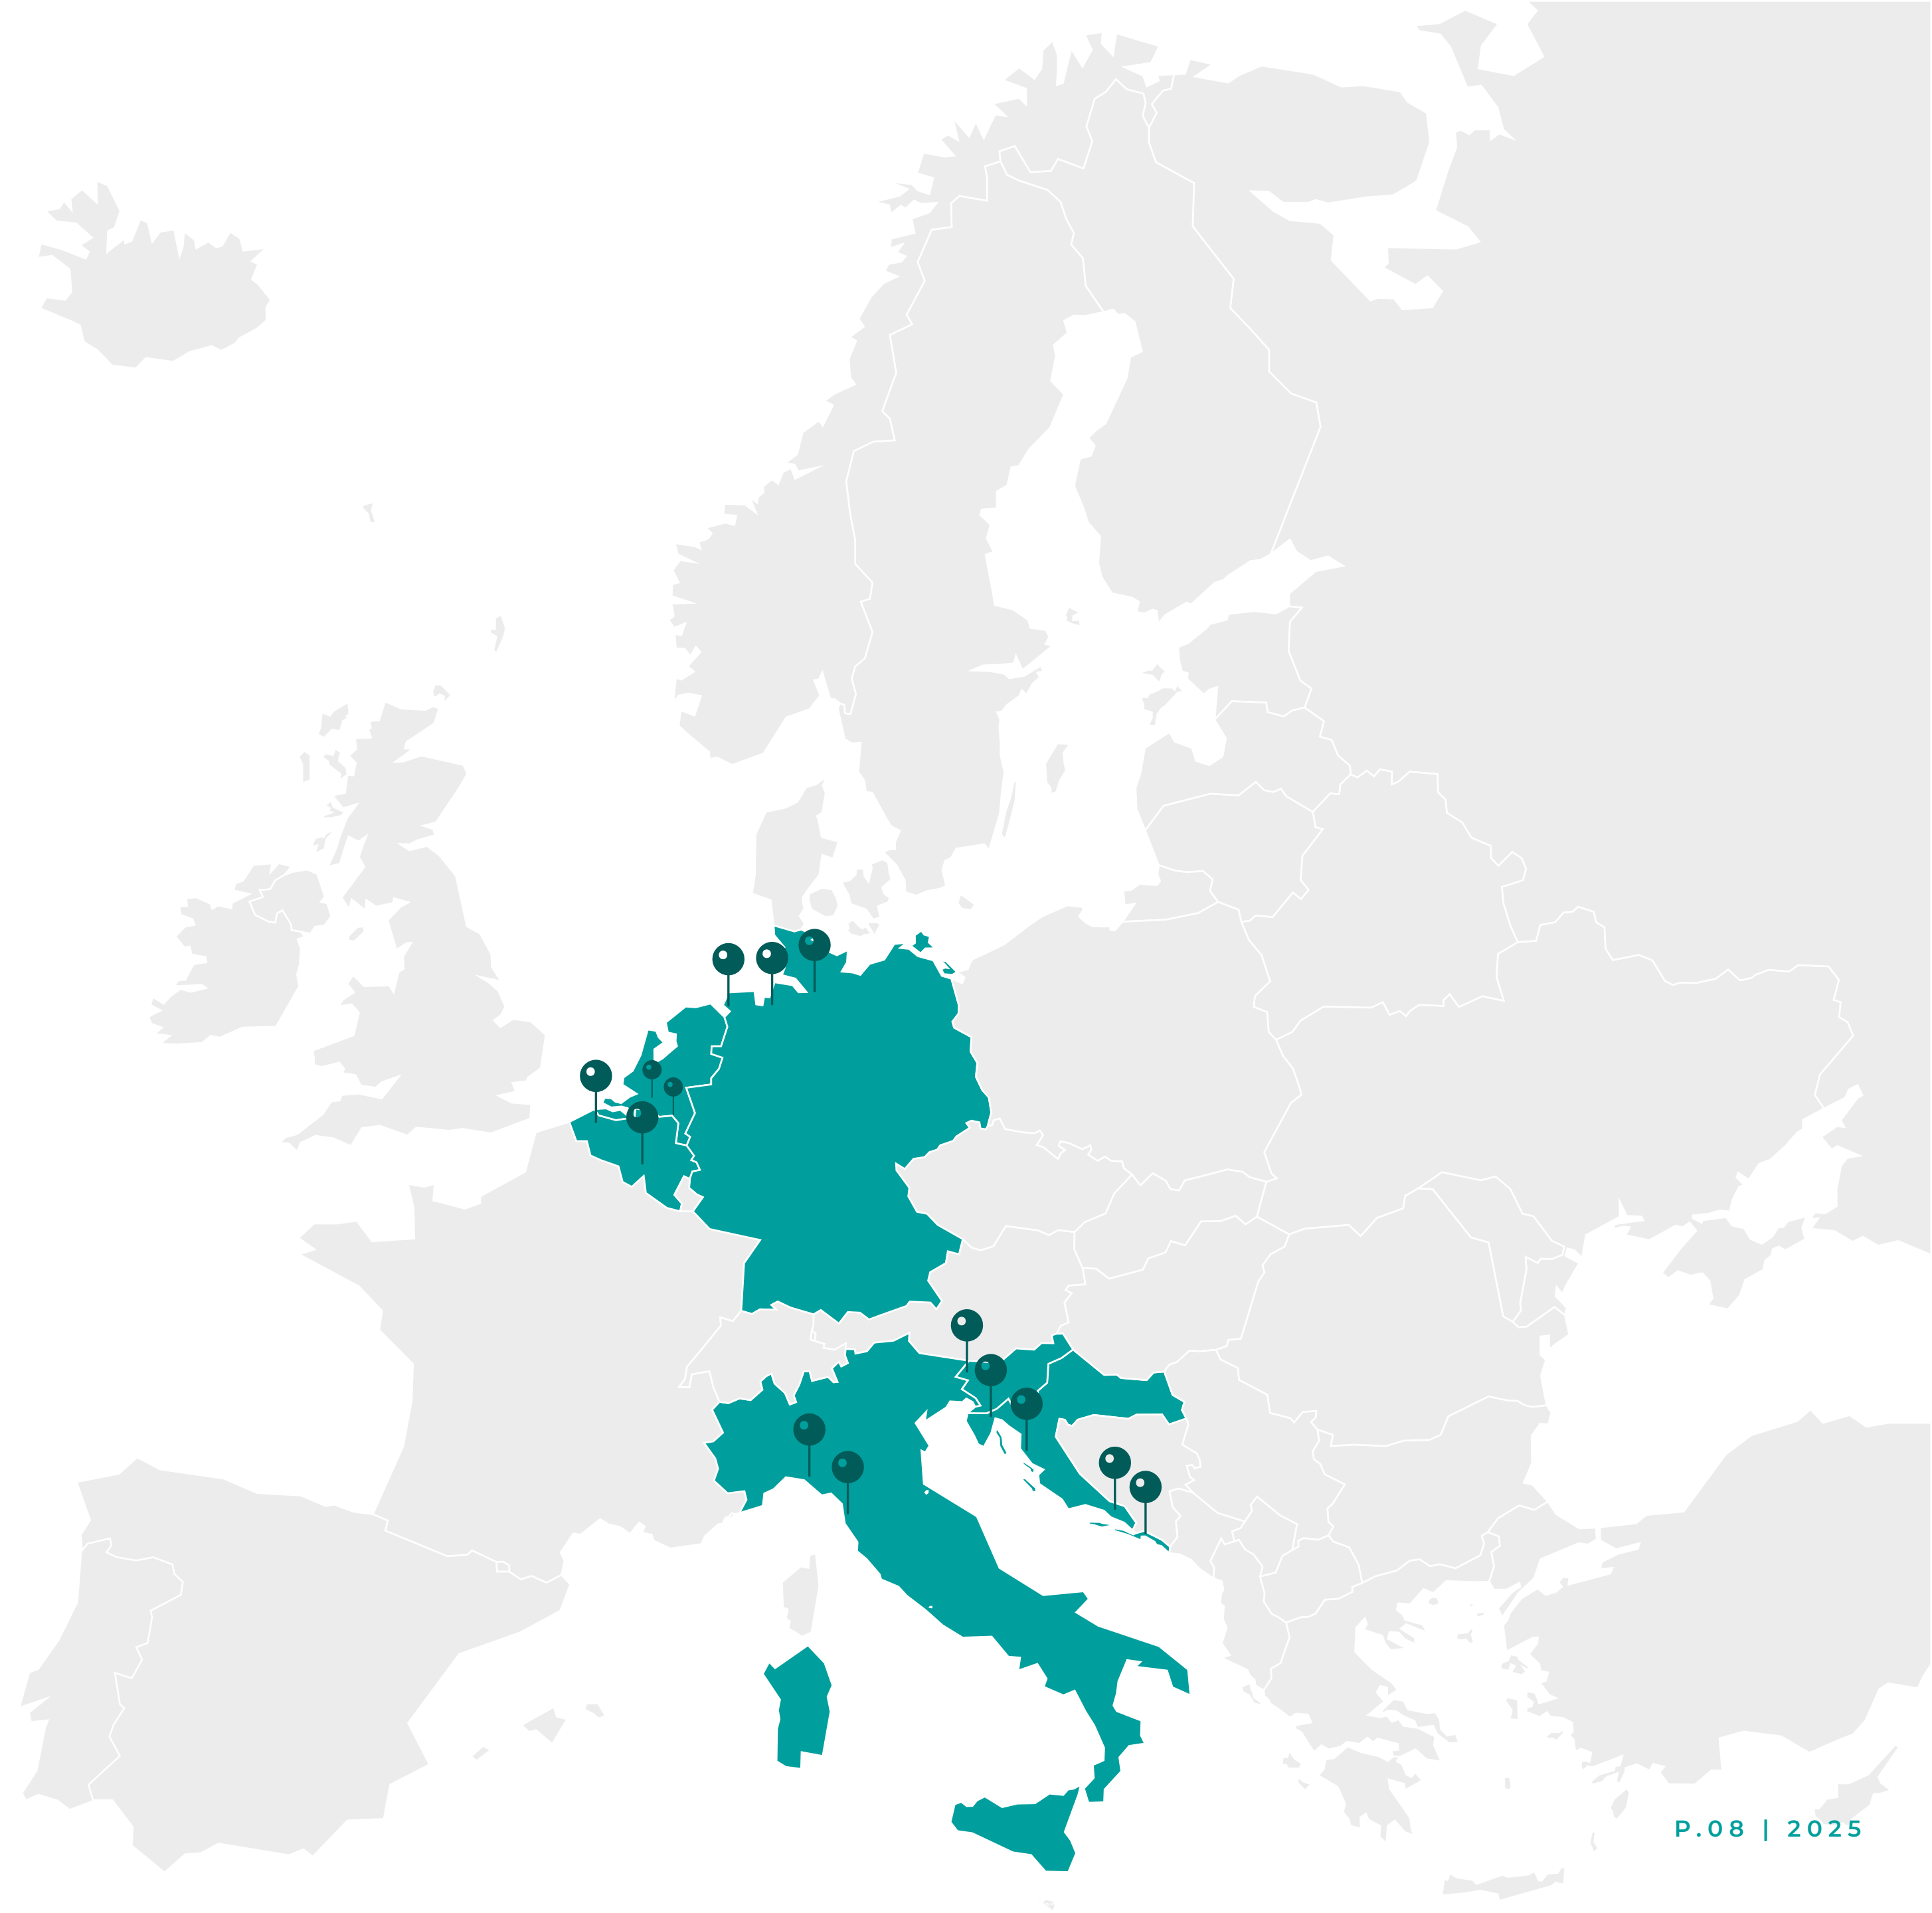

# KEY PORTS OF OUR RAIL NETWORK

WE SERVE RAIL ROUTES TO/FROM MAJOR EUROPEAN HUBS INCLUDING:

- DE – Duisburg
- DE – Hamburg
- DE – Munich
- DE – Leipzig
- DE – Bremerhaven
- DE – Nuremberg
- DE – Kornwestheim
- DE – Berlin
- NL – Rotterdam
- NL – Tilburg
- NL – Moerdijk
- BE – Antwerp
- BE – Zeebrugge
- BE – Liege
- PL – Małaszewicze
- PL – Gdansk
- PL – Poznan
- PL – Kutno
- PL – Lodz
- PL – Gliwice
- PL – Warsaw
- CZ – Ceska Trebova
- CZ – Prague
- CZ – Ostrava
- CZ – Brno
- CZ – Zlin
- CZ – Plzen
- SK – Dunajska Streda
- SK – Bratislava
- SK – Zilina
- SK – Kosice
- HU – Budapest
- AT – Vienna
- AT – Linz
- AT – Salzburg
- AT – Krems
- SI – Koper
- SI – Ljubljana
- SI – Celje
- HR – Rijeka
- HR – Zagreb
- IT – Milano
- IT – Verona
- IT – La Spezia
- IT – Genova
- IT – Trieste

# KEY PORTS OF OUR OCEAN NETWORK

WE SERVE OCEAN SHIPPING ROUTES TO/FROM MAJOR INTERNATIONAL PORTS INCLUDING:

- NL – Rotterdam
- NL – Moerdijk
- BE – Antwerp
- BE – Zeebrugge
- DE – Hamburg
- DE – Bremerhaven
- DE – Wilhelmshaven

- IT – Genoa
- IT – La Spezia
- IT – Trieste
- SI – Koper
- HR – Rijeka
- HR – Ploce
- HR – Split