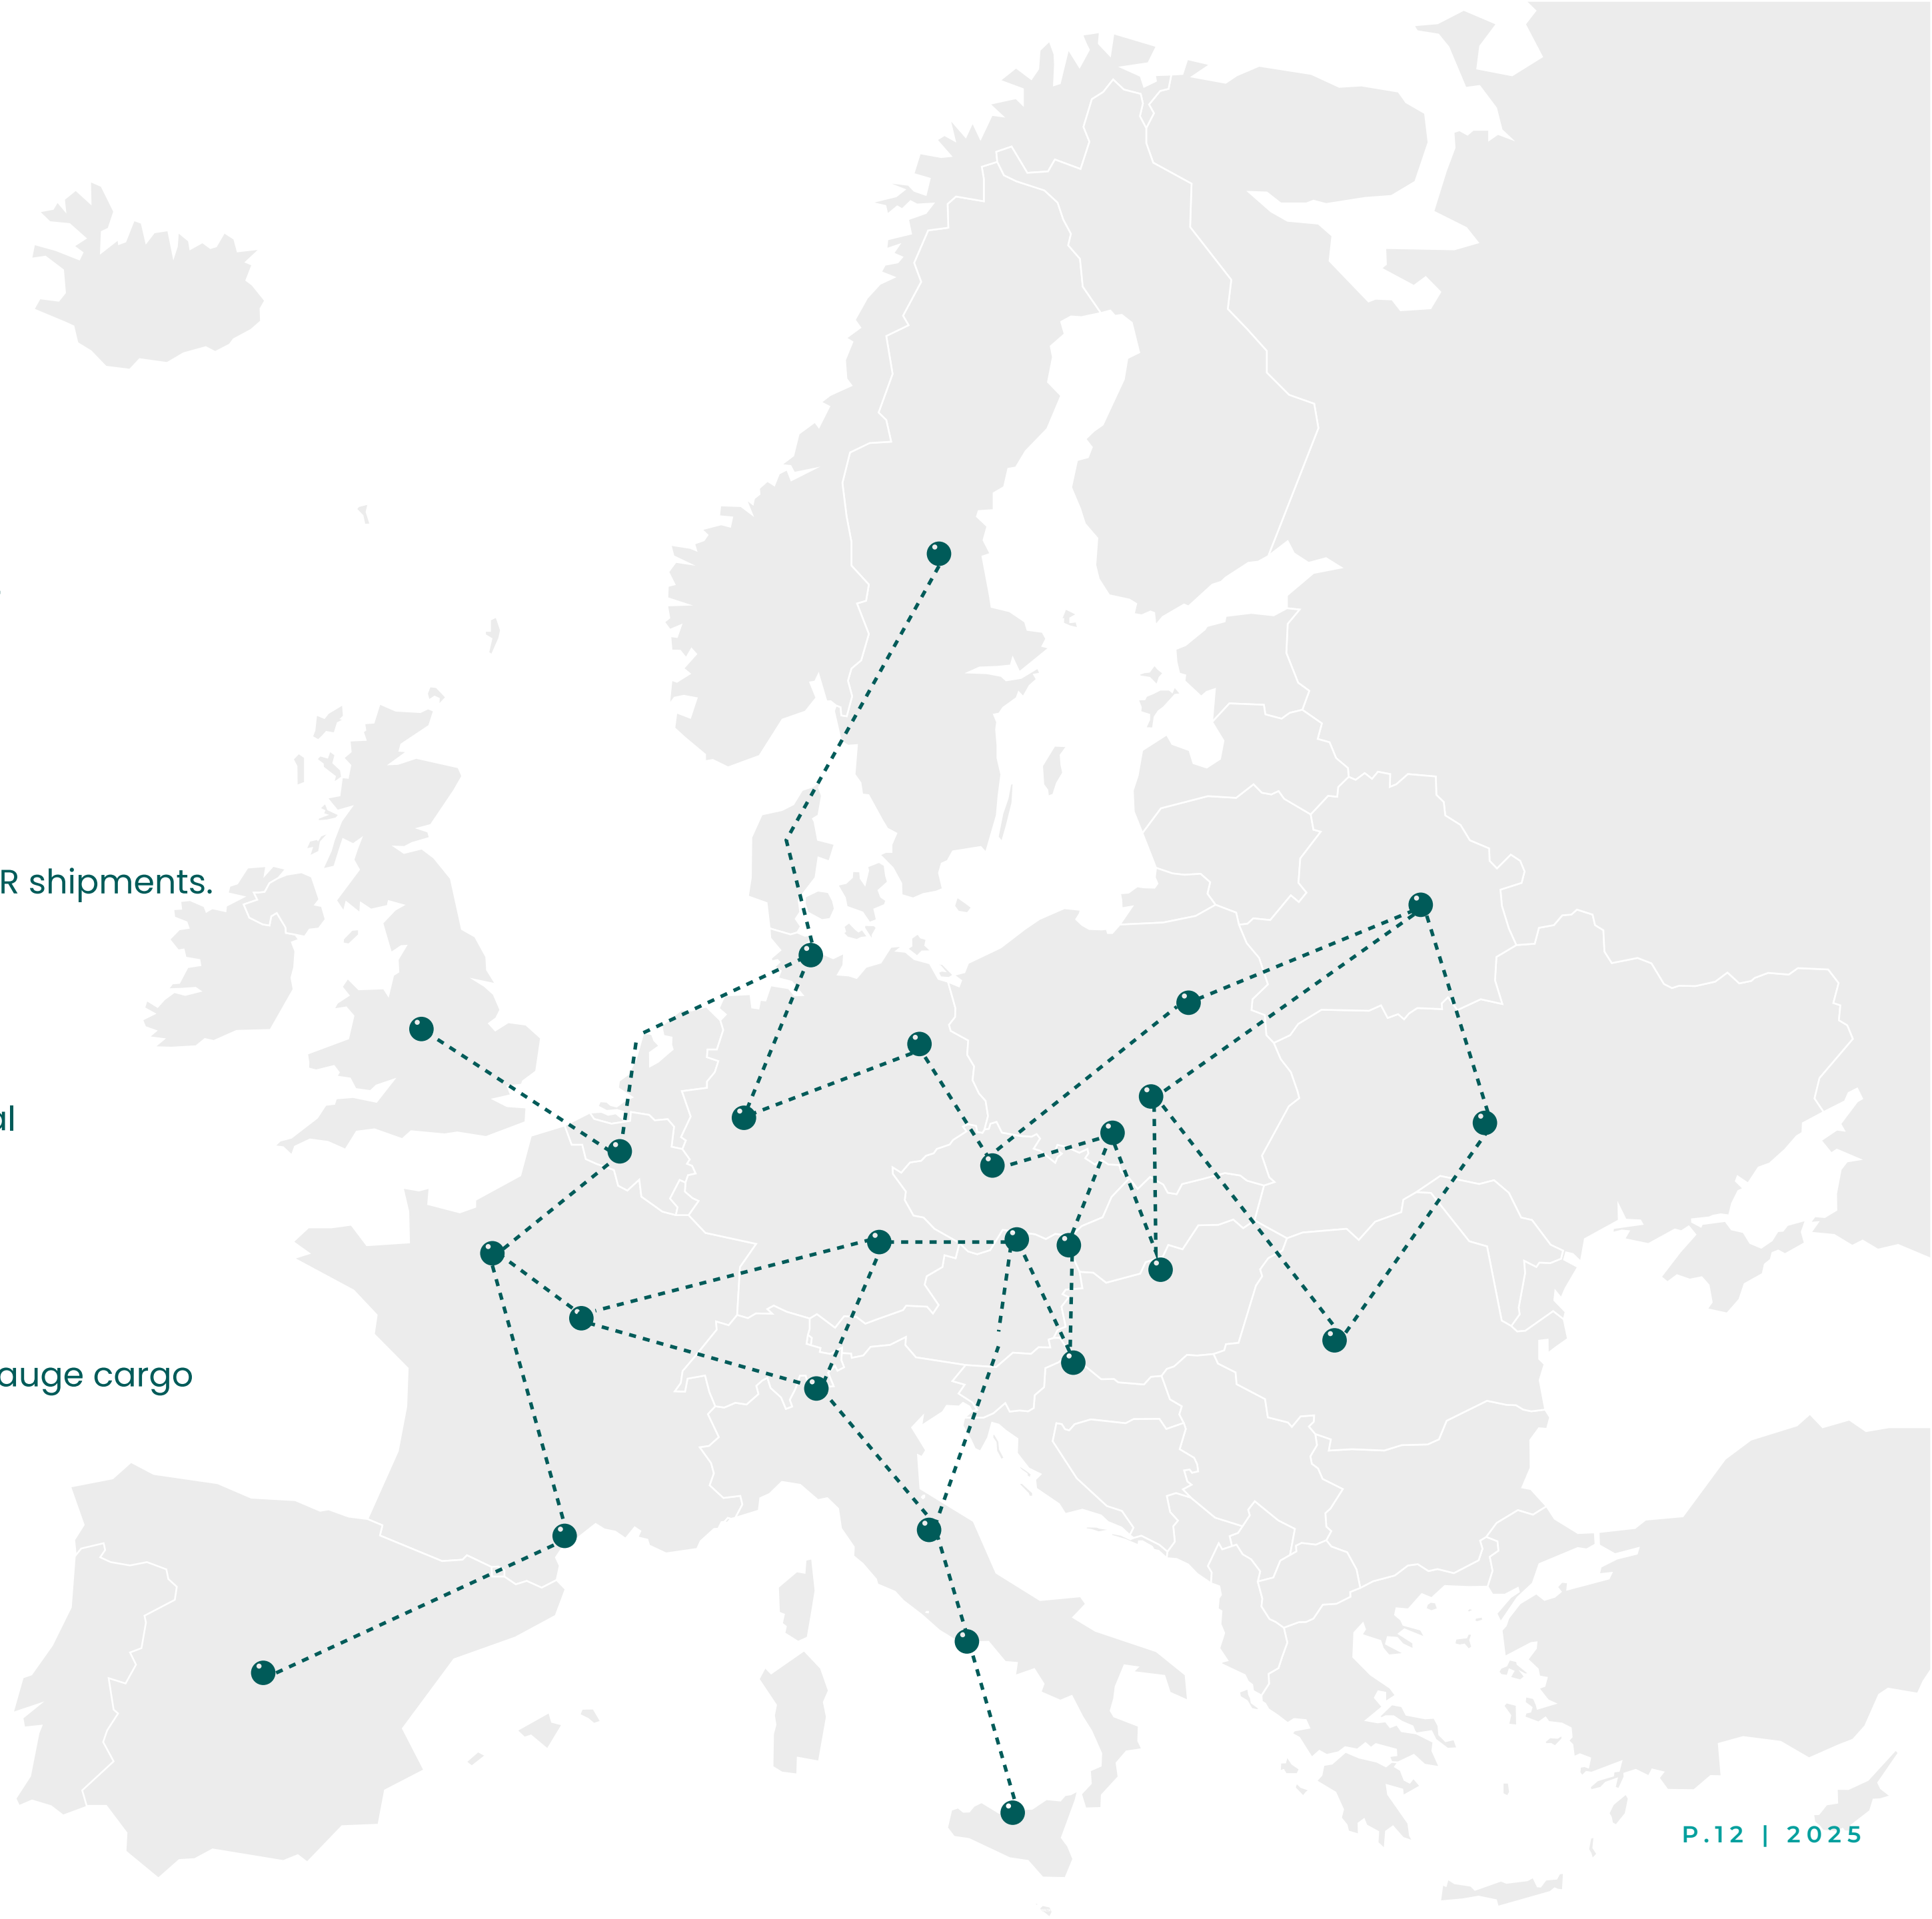

Just-in-Time (JIT) Services

Specialized express transport for the automotive sector and industries operating in a JIT environment.

Express Loading

Rapid loading solutions – we can load a vehicle within 1 hour anywhere in the EU, if required.

Types of Transport

Flexible options: part loads (LTL), full truck loads (FTL), and ADR shipments.

Express Solutions

Fast, tailored deliveries for urgent shipments and time-critical supply chains.

Oversized Road Cargo

Safe and reliable transport of heavy, oversized, and out-of-gauge cargo with specialized equipment and expertise.

Temperature-Controlled Goods

Chilled & frozen logistics ensuring consistent product quality and safety across Europe.