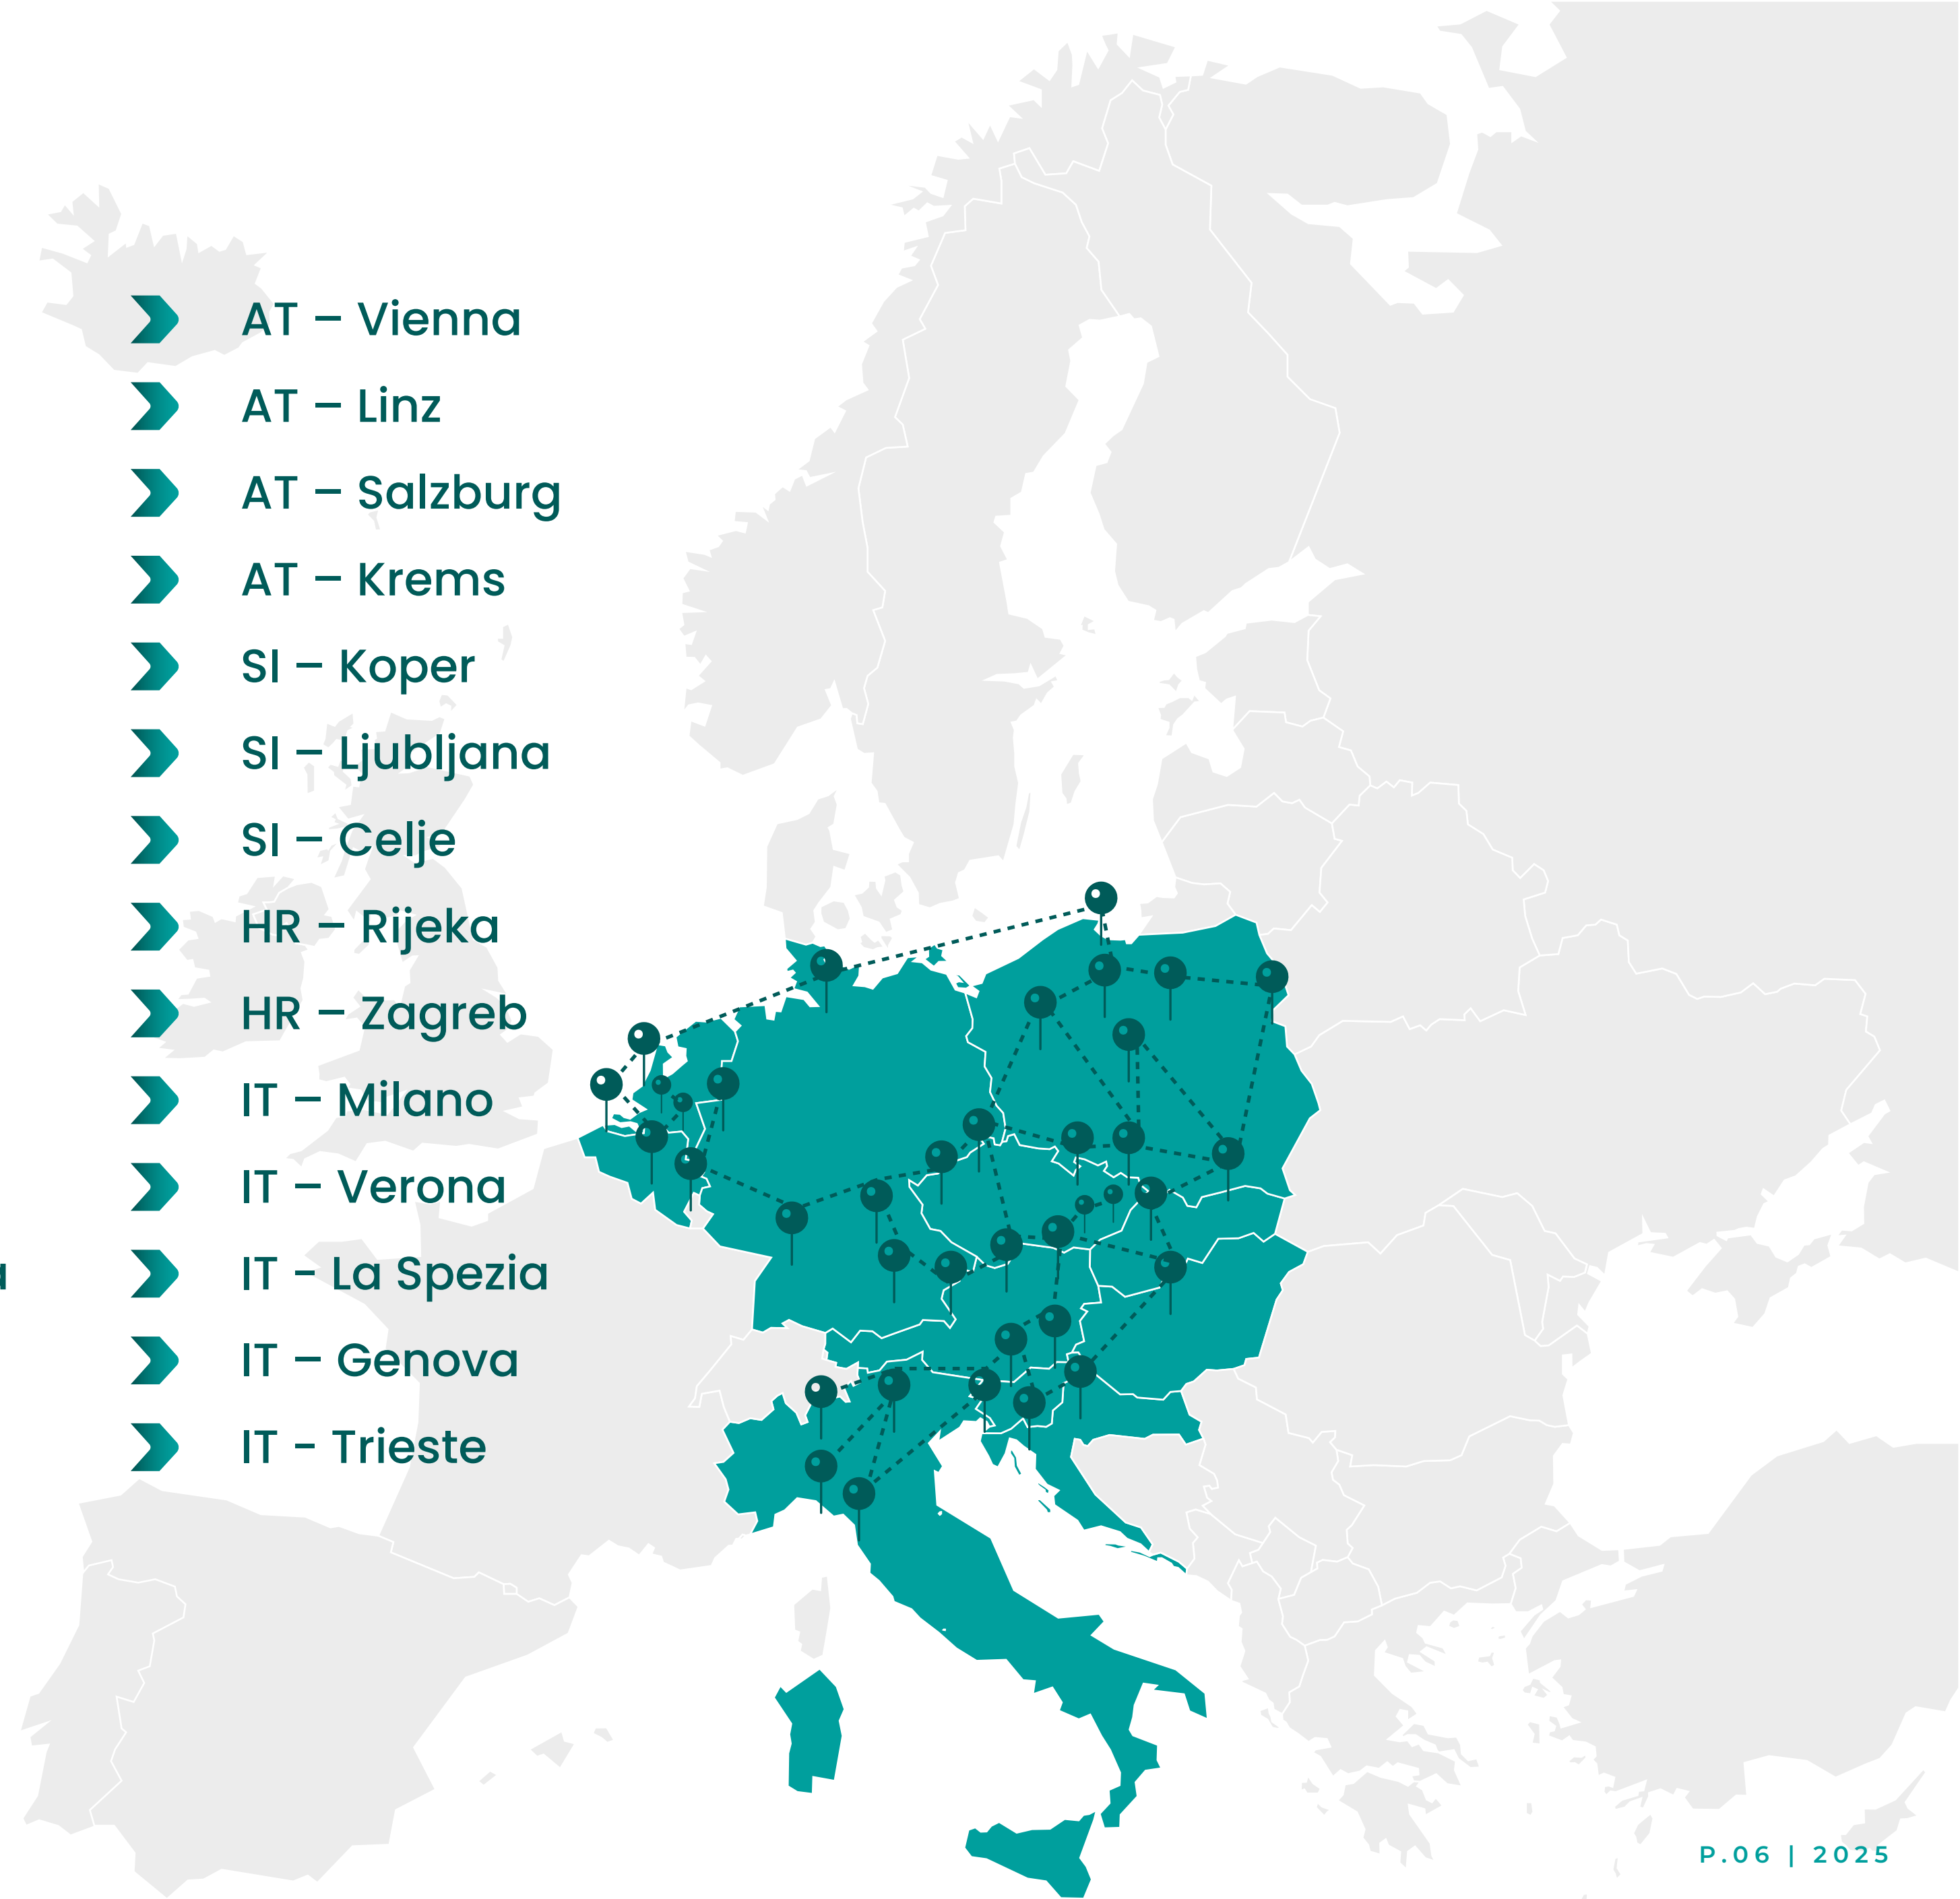

# KEY PORTS OF OUR RAIL NETWORK

WE SERVE RAIL ROUTES TO/FROM MAJOR EUROPEAN HUBS INCLUDING:

- DE – Duisburg
- DE – Hamburg
- DE – Munich
- DE – Leipzig
- DE – Bremerhaven
- DE – Nuremberg
- DE – Kornwestheim
- DE – Berlin
- NL – Rotterdam
- NL – Tilburg
- NL – Moerdijk
- BE – Antwerp
- BE – Zeebrugge
- BE – Liege
- PL – Małaszewicze
- PL – Gdansk
- PL – Poznan
- PL – Kutno
- PL – Lodz
- PL – Gliwice
- PL – Warsaw
- CZ – Ceska Trebova
- CZ – Prague
- CZ – Ostrava
- CZ – Brno
- CZ – Zlin
- CZ – Plzen
- SK – Dunajska Streda
- SK – Bratislava
- SK – Zilina
- SK – Kosice
- HU – Budapest
- AT – Vienna
- AT – Linz
- AT – Salzburg
- AT – Krems
- SI – Koper
- SI – Ljubljana
- SI – Celje
- HR – Rijeka
- HR – Zagreb
- IT – Milano
- IT – Verona
- IT – La Spezia
- IT – Genova
- IT – Trieste

# KEY PORTS OF OUR OCEAN NETWORK

WE SERVE OCEAN SHIPPING ROUTES TO/FROM MAJOR INTERNATIONAL PORTS INCLUDING:

- NL – Rotterdam
- NL – Moerdijk
- BE – Antwerp
- BE – Zeebrugge
- DE – Hamburg
- DE – Bremerhaven
- DE – Wilhelmshaven