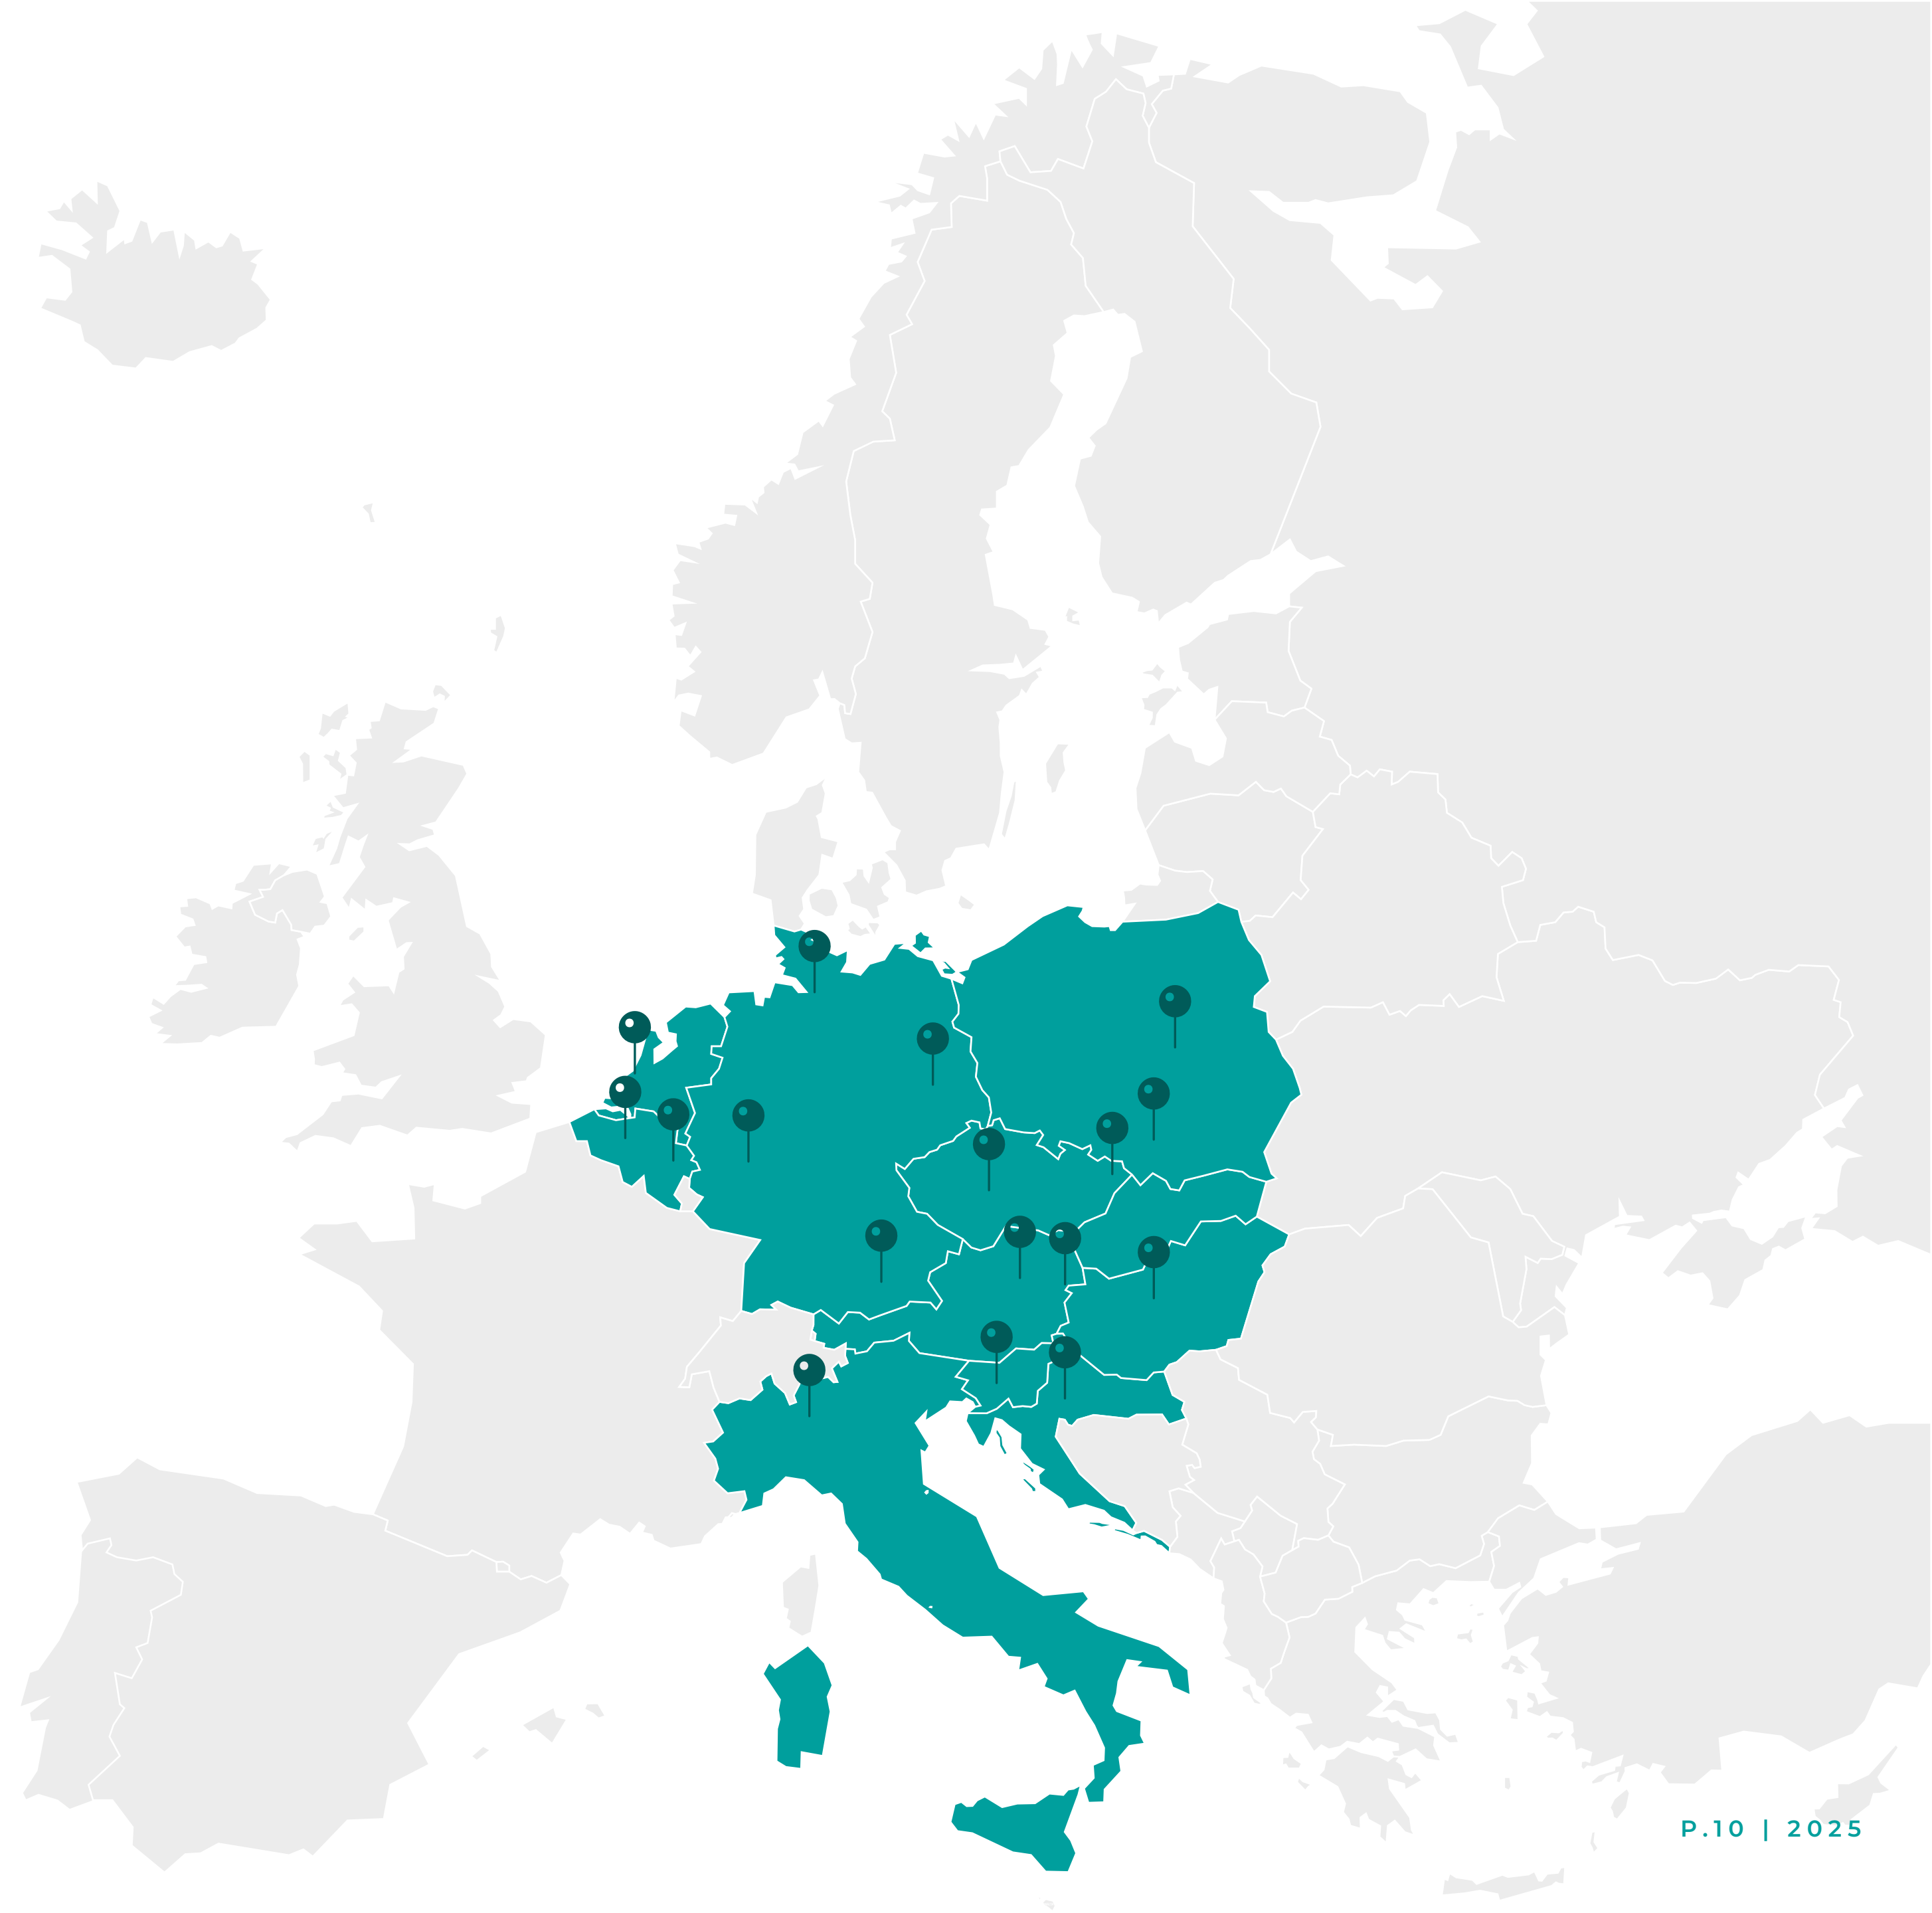

- NL – Amsterdam
- BE – Liege
- BE – Brussels
- DE – Frankfurt am Main
- DE – Leipzig
- DE – Munich
- AT – Vienna
- HU – Budapest
- SK – Bratislava
- CZ – Prague
- CZ – Ostrava
- PL – Warszawa
- PL – Katowice
- IT – Milano
- SI – Ljubljana
- HR – Zagreb